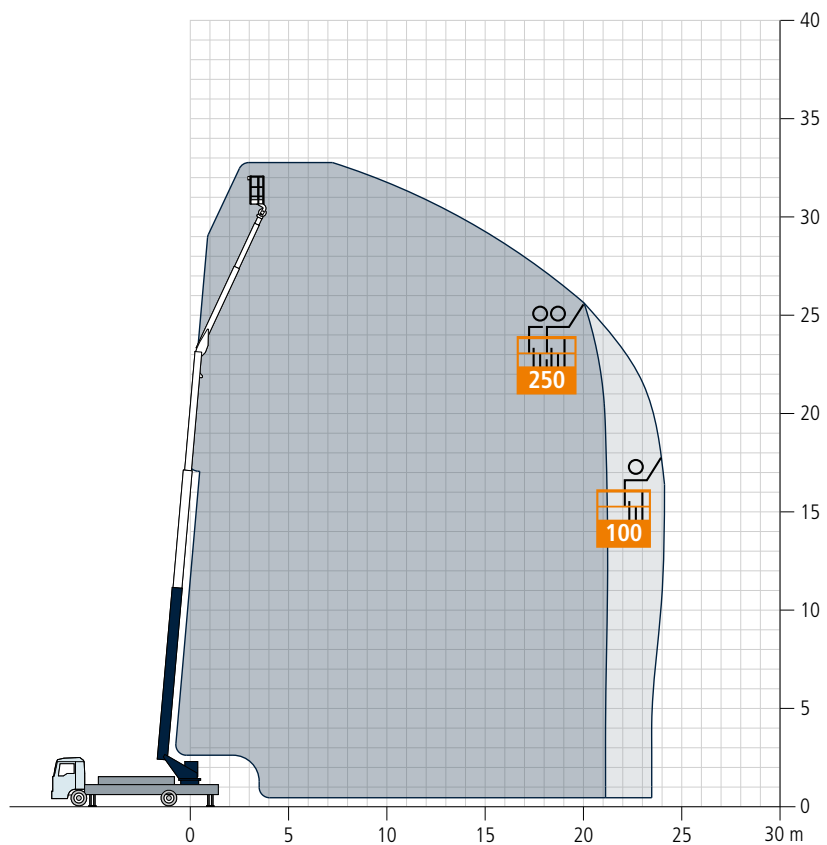

Truck Crane AK 35/3000

Technical Data

Permissible gross vehicle weight (t)	8,6
Max. payload (kg)	1.500 (optional 3.000)
Max. extension length (m)	35,0
Working height up to boom (m)	23,7
Boom extendable (m)	5,2 / 8,3 / 11,3
Boom payload (kg)	1.500 / 1.000 / 700
Main mast angle (degrees)	85
Boom angle (degrees)	160
Pivoting range (degrees)	+/- 310
Hook speed (m/min)	60
Range for crane operation at 250 kg (m)	26,6
Range for crane operation at 500 kg (m)	20,0 (22,7 / 450 kg)
Range for crane operation at 1 t (m)	13,4
Range for crane operation at 2 t (m)	6,5
Range for crane operation at 4 t (m)	-
Range for crane operation at 6 t (m)	-
Range for crane operation at 12 t (m)	-
Range for platform operation with rotating basket (m)	21,1 at 250 kg 24,1 at 100 kg
Range for platform operation with non-rotating basket (m)	22,0 at 250 kg 24,5 at 100 kg
Working height with rotating basket max. (m)	32,8
Working height with non-rotating basket max. (m)	33,0

All rights reserved for changes. All specified values are maximum values.

Speed and efficiency – these are the main characteristics of smallest Böcker truck-mounted crane. Despite its compact and extremely light design, the AK 35/3000 still impresses by strong performance. With an extension length of 35 m and a working range up to 26.6 m, this crane reaches impressive working radiuses. The fly jib is mechanically extendible up to 11.2 m so that the working area can be optimally used.

Böcker
MY WAY TO THE TOP

Working range crane operation

Working range platform operation

All weights are in kg.
Measurements can fluctuate slightly.

Dimensions

All weights are in kg.
Measurements can fluctuate slightly.