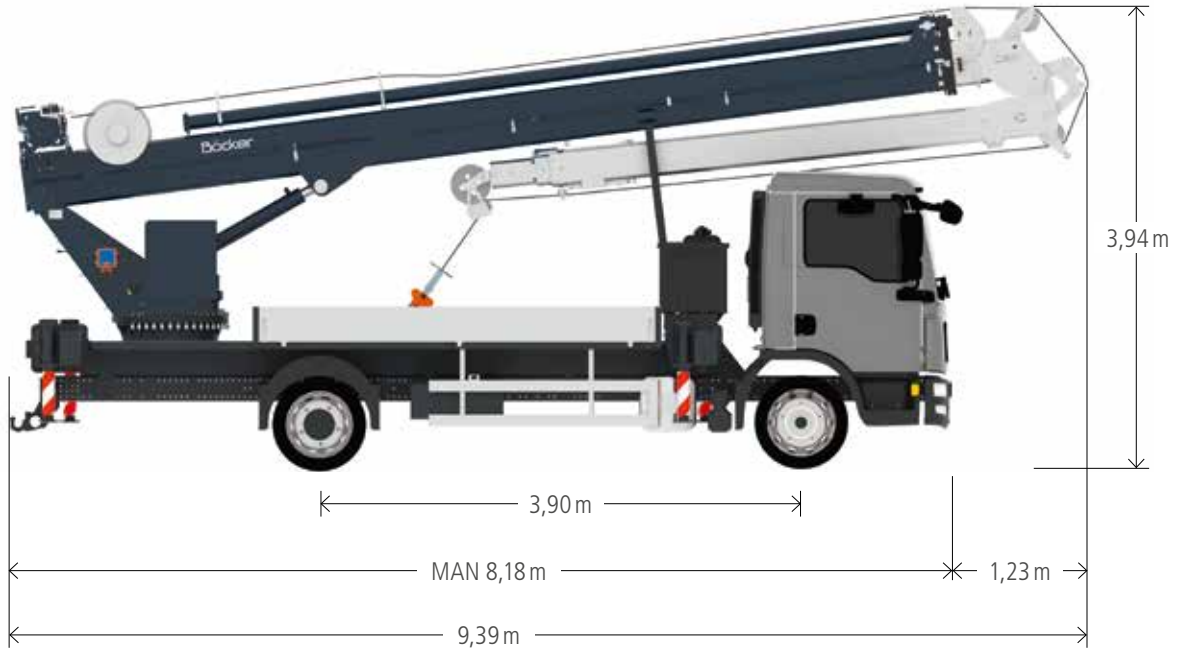

Truck Crane AK 35/3000

Technical Data

Permissible gross vehicle weight (t)	8,6
Max. payload (kg)	1.500 (optional 3.000)
Max. extension length (m)	35,0
Working height up to boom (m)	23,7
Boom extendable (m)	5,2 / 8,3 / 11,3
Boom payload (kg)	1.500 / 1.000 / 700
Main mast angle (degrees)	85
Boom angle (degrees)	160
Pivoting range (degrees)	+/- 310
Hook speed (m/min)	60
Range for crane operation at 250 kg (m)	26,6
Range for crane operation at 500 kg (m)	20,0 (22,7 / 450 kg)
Range for crane operation at 1 t (m)	13,4
Range for crane operation at 2 t (m)	6,5
Range for crane operation at 4 t (m)	-
Range for crane operation at 6 t (m)	-
Range for crane operation at 12 t (m)	-
Range for platform operation with rotating basket (m)	21,1 at 250 kg 24,1 at 100 kg
Range for platform operation with non-rotating basket (m)	22,0 at 250 kg 24,5 at 100 kg
Working height with rotating basket max. (m)	32,8
Working height with non-rotating basket max. (m)	33,0

All rights reserved for changes. All specified values are maximum values.

Speed and efficiency – these are the main characteristics of smallest Böcker truck-mounted crane. Despite its compact and extremely light design, the AK 35/3000 still impresses by strong performance. With an extension length of 35 m and a working range up to 26.6 m, this crane reaches impressive working radiuses. The fly jib is mechanically extendible up to 11.2 m so that the working area can be optimally used.

Using the AK 35/3000 you also benefit from the well-proven advantages of Böcker crane technology, e.g. the sensitive telescopic functions when working with flat boom angle and the minimum slew radius.

Böcker
MY WAY TO THE TOP

Working range crane operation

Working range platform operation

All weights are in kg.
Measurements can fluctuate slightly.

Dimensions

All weights are in kg.
Measurements can fluctuate slightly.