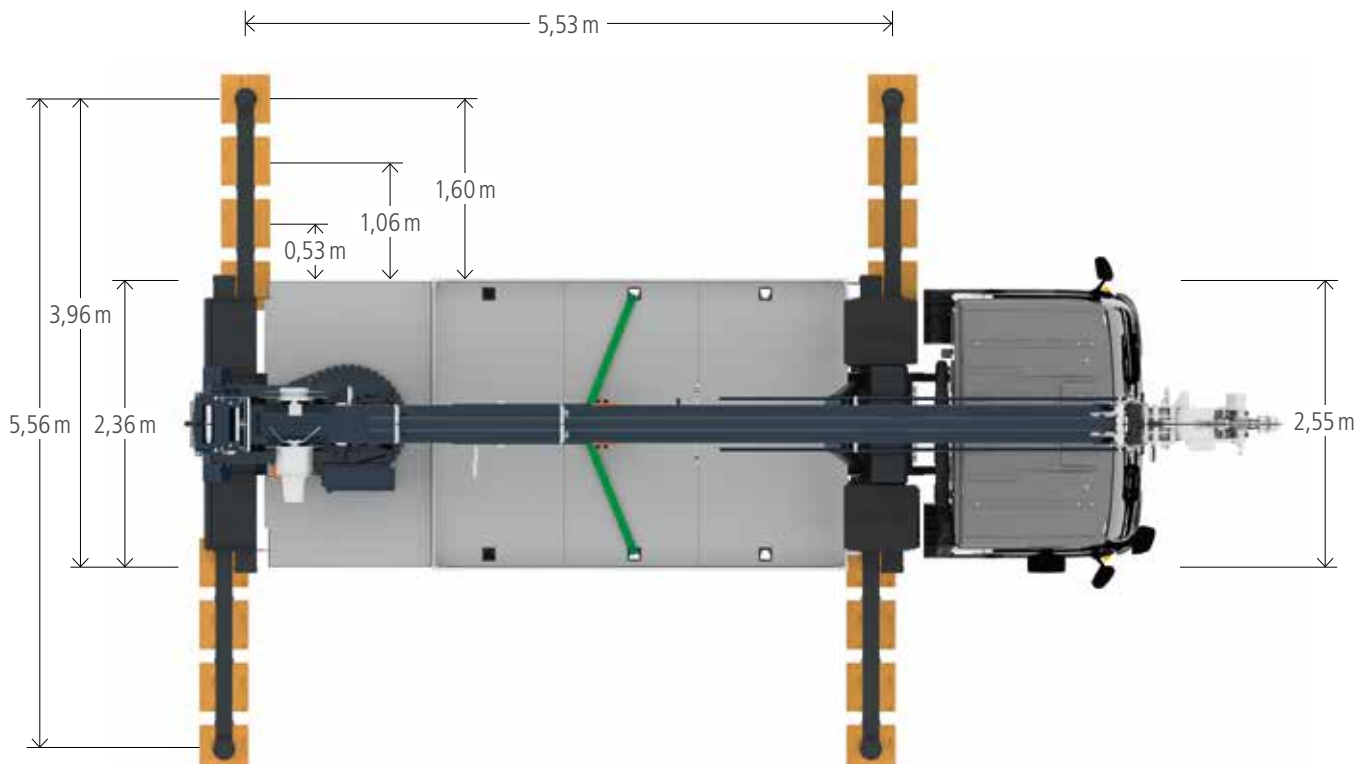

Truck Crane AK 35/3000

Technical Data

Permissible gross vehicle weight (t)	8,6
Max. payload (kg)	1.500 (optional 3.000)
Max. extension length (m)	35,0
Working height up to boom (m)	23,7
Boom extendable (m)	5,2 / 8,3 / 11,3
Boom payload (kg)	1.500 / 1.000 / 700
Main mast angle (degrees)	85
Boom angle (degrees)	160
Pivoting range (degrees)	+/- 310
Hook speed (m/min)	60
Range for crane operation at 250 kg (m)	26,6
Range for crane operation at 500 kg (m)	20,0 (22,7 / 450 kg)
Range for crane operation at 1 t (m)	13,4
Range for crane operation at 2 t (m)	6,5
Range for crane operation at 4 t (m)	-
Range for crane operation at 6 t (m)	-
Range for crane operation at 12 t (m)	-
Range for platform operation with rotating basket (m)	21,1 at 250 kg 24,1 at 100 kg
Range for platform operation with non-rotating basket (m)	22,0 at 250 kg 24,5 at 100 kg
Working height with rotating basket max. (m)	32,8
Working height with non-rotating basket max. (m)	33,0

All rights reserved for changes. All specified values are maximum values.

Speed and efficiency – these are the main characteristics of smallest Böcker truck-mounted crane. Despite its compact and extremely light design, the AK 35/3000 still impresses by strong performance. With an extension length of 35 m and a working range up to 26.6 m, this crane reaches impressive working radiuses. The fly jib is mechanically extendible up to 11.2 m so that the working area can be optimally used.

Using the AK 35/3000 you also benefit from the well-proven advantages of Böcker crane technology, e.g. the sensitive telescopic functions when working with flat boom angle and the minimum slew radius.

Böcker
MY WAY TO THE TOP

Working range crane operation

Working range platform operation

All weights are in kg.
Measurements can fluctuate slightly.

Dimensions

All weights are in kg.
Measurements can fluctuate slightly.