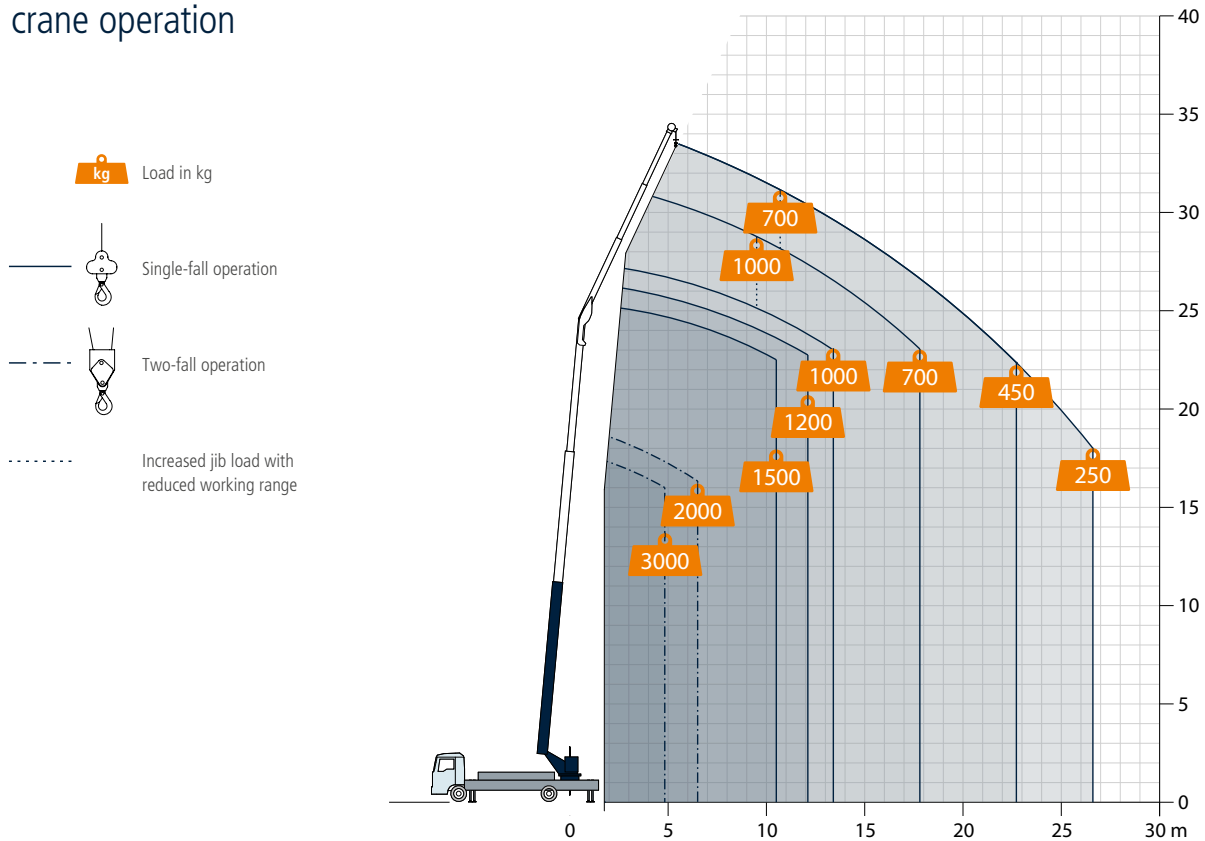

Truck Crane AK 35/3000

Technical Data

Permissible gross vehicle weight (t)	8,6
Max. payload (kg)	1.500 (optional 3.000)
Max. extension length (m)	35,0
Working height up to boom (m)	23,7
Boom extendable (m)	5,2 / 8,3 / 11,3
Boom payload (kg)	1.500 / 1.000 / 700
Main mast angle (degrees)	85
Boom angle (degrees)	160
Pivoting range (degrees)	+/- 310
Hook speed (m/min)	60
Range for crane operation at 250 kg (m)	26,6
Range for crane operation at 500 kg (m)	20,0 (22,7 / 450 kg)
Range for crane operation at 1 t (m)	13,4
Range for crane operation at 2 t (m)	6,5
Range for crane operation at 4 t (m)	-
Range for crane operation at 6 t (m)	-
Range for crane operation at 12 t (m)	-
Range for platform operation with rotating basket (m)	21,1 at 250 kg 24,1 at 100 kg
Range for platform operation with non-rotating basket (m)	22,0 at 250 kg 24,5 at 100 kg
Working height with rotating basket max. (m)	32,8
Working height with non-rotating basket max. (m)	33,0

All rights reserved for changes. All specified values are maximum values.

Speed and efficiency – these are the main characteristics of smallest Böcker truck-mounted crane. Despite its compact and extremely light design, the AK 35/3000 still impresses by strong performance. With an extension length of 35 m and a working range up to 26.6 m, this crane reaches impressive working radiuses. The fly jib is mechanically extendible up to 11.2 m so that the working area can be optimally used.

Using the AK 35/3000 you also benefit from the well-proven advantages of Böcker crane technology, e.g. the sensitive telescopic functions when working with flat boom angle and the minimum slew radius.

Böcker
MY WAY TO THE TOP

Working range crane operation

Working range platform operation

All weights are in kg.
Measurements can fluctuate slightly.

Dimensions

All weights are in kg.
Measurements can fluctuate slightly.